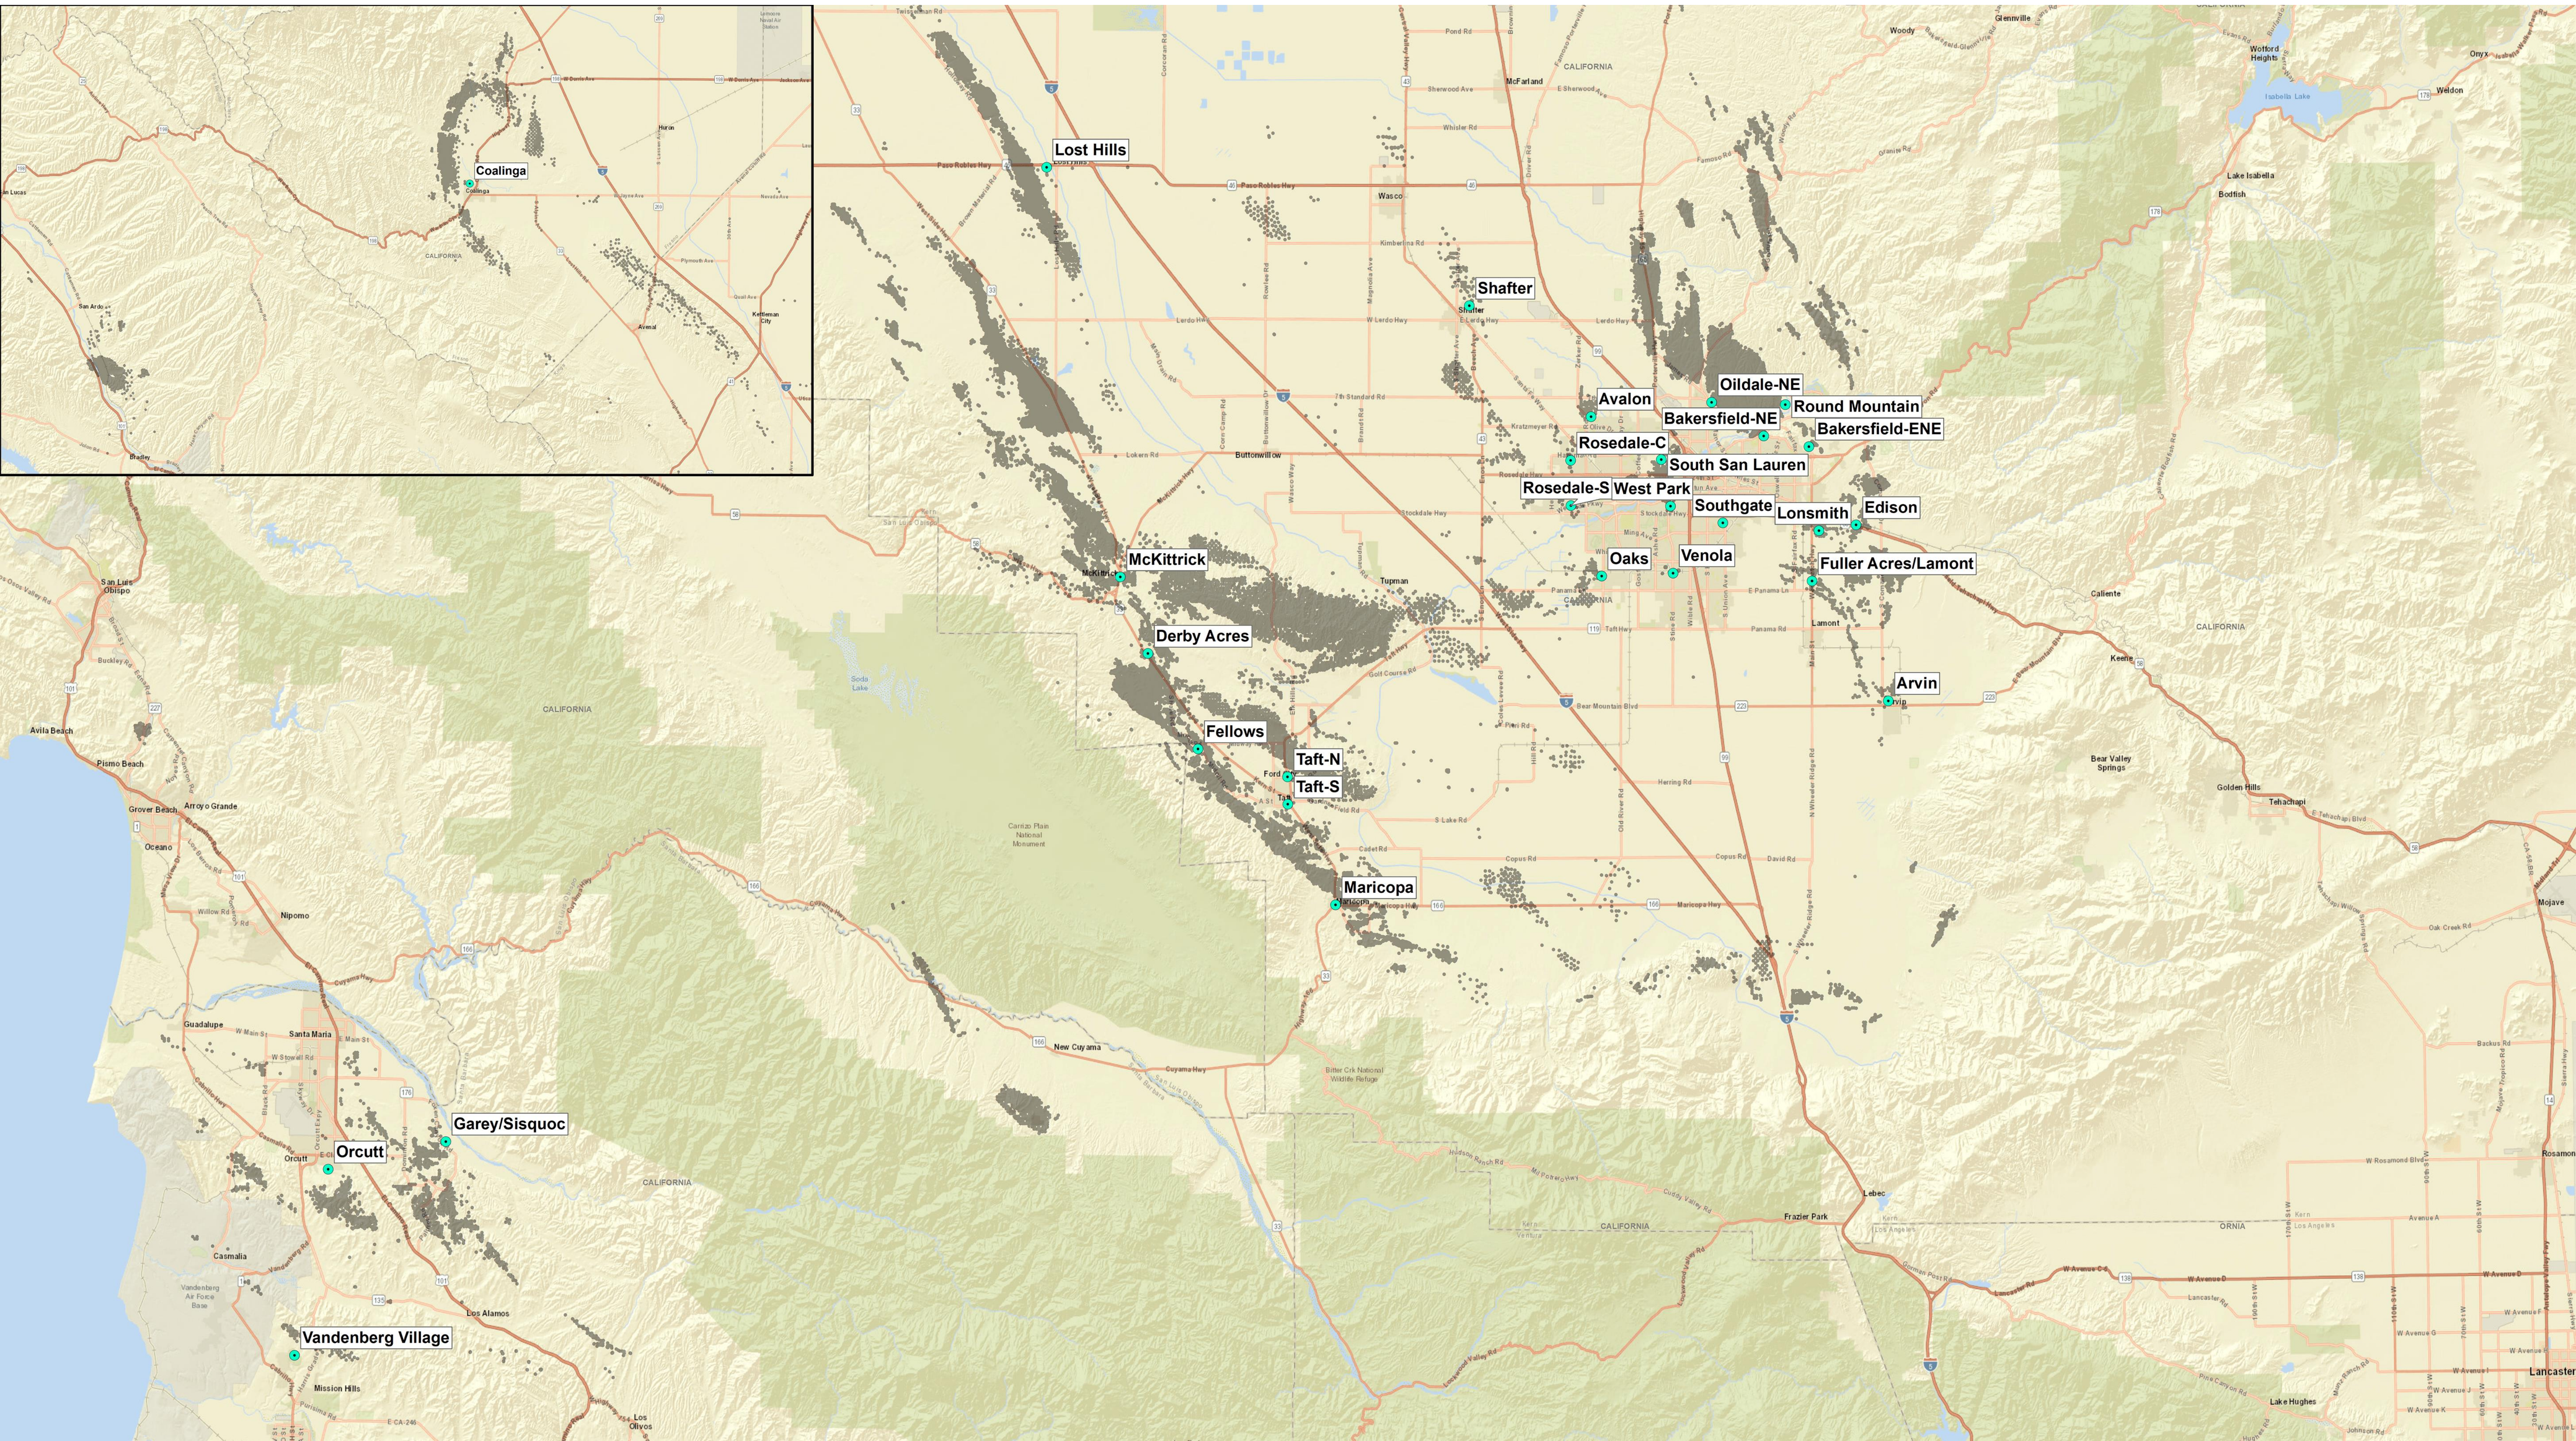

SNAPS Candidate Communities – Kern and Santa Barbara Counties (and Coalinga)

Current as of June 2018

SNAPS Candidate Communities – Northern Region

Current as of June 2018

SNAPS Candidate Communities – South Coast and Ventura County

Current as of June 2018

Sources: Esri, HERE, DeLorme, USGS, Intermap, INCREMENT P, NRCan, Esri Japan, METI, Esri China (Hong Kong), Esri Korea, Esri (Thailand), MapmyIndia, NGCC, © OpenStreetMap contributors, and the GIS User Community