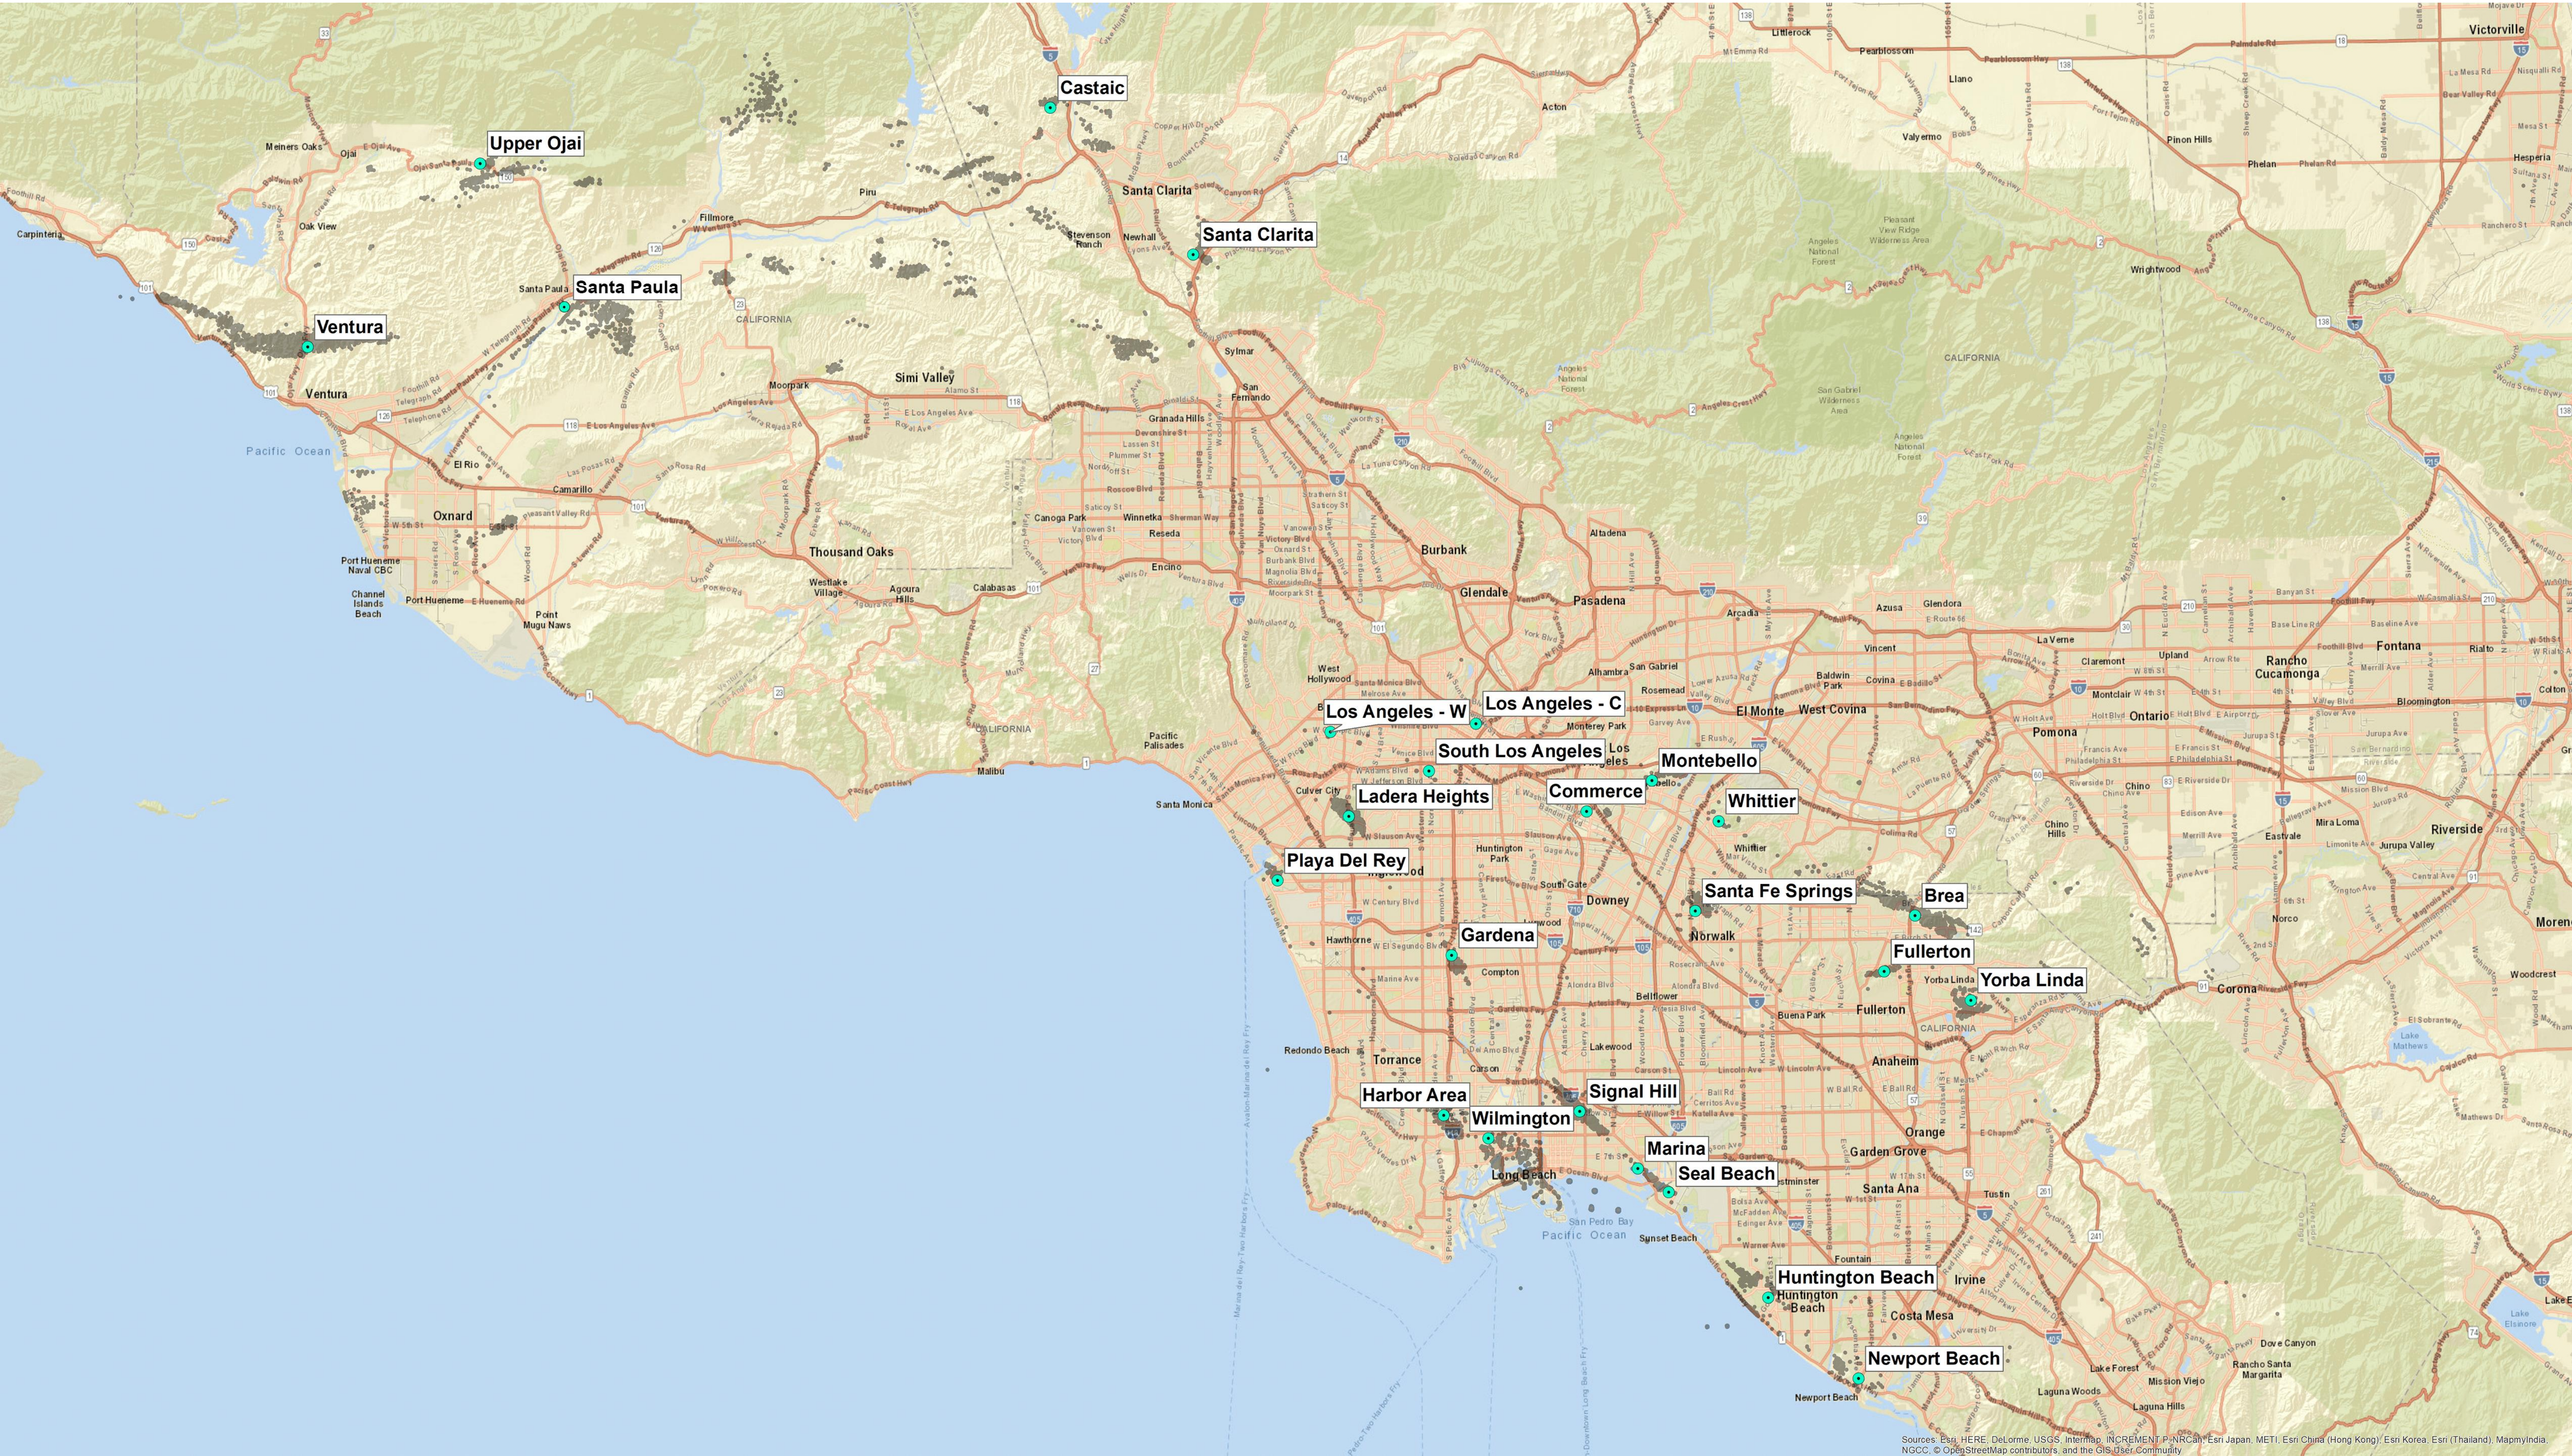

SNAPS Candidate Communities – South Coast and Ventura County

Current as of June 2018