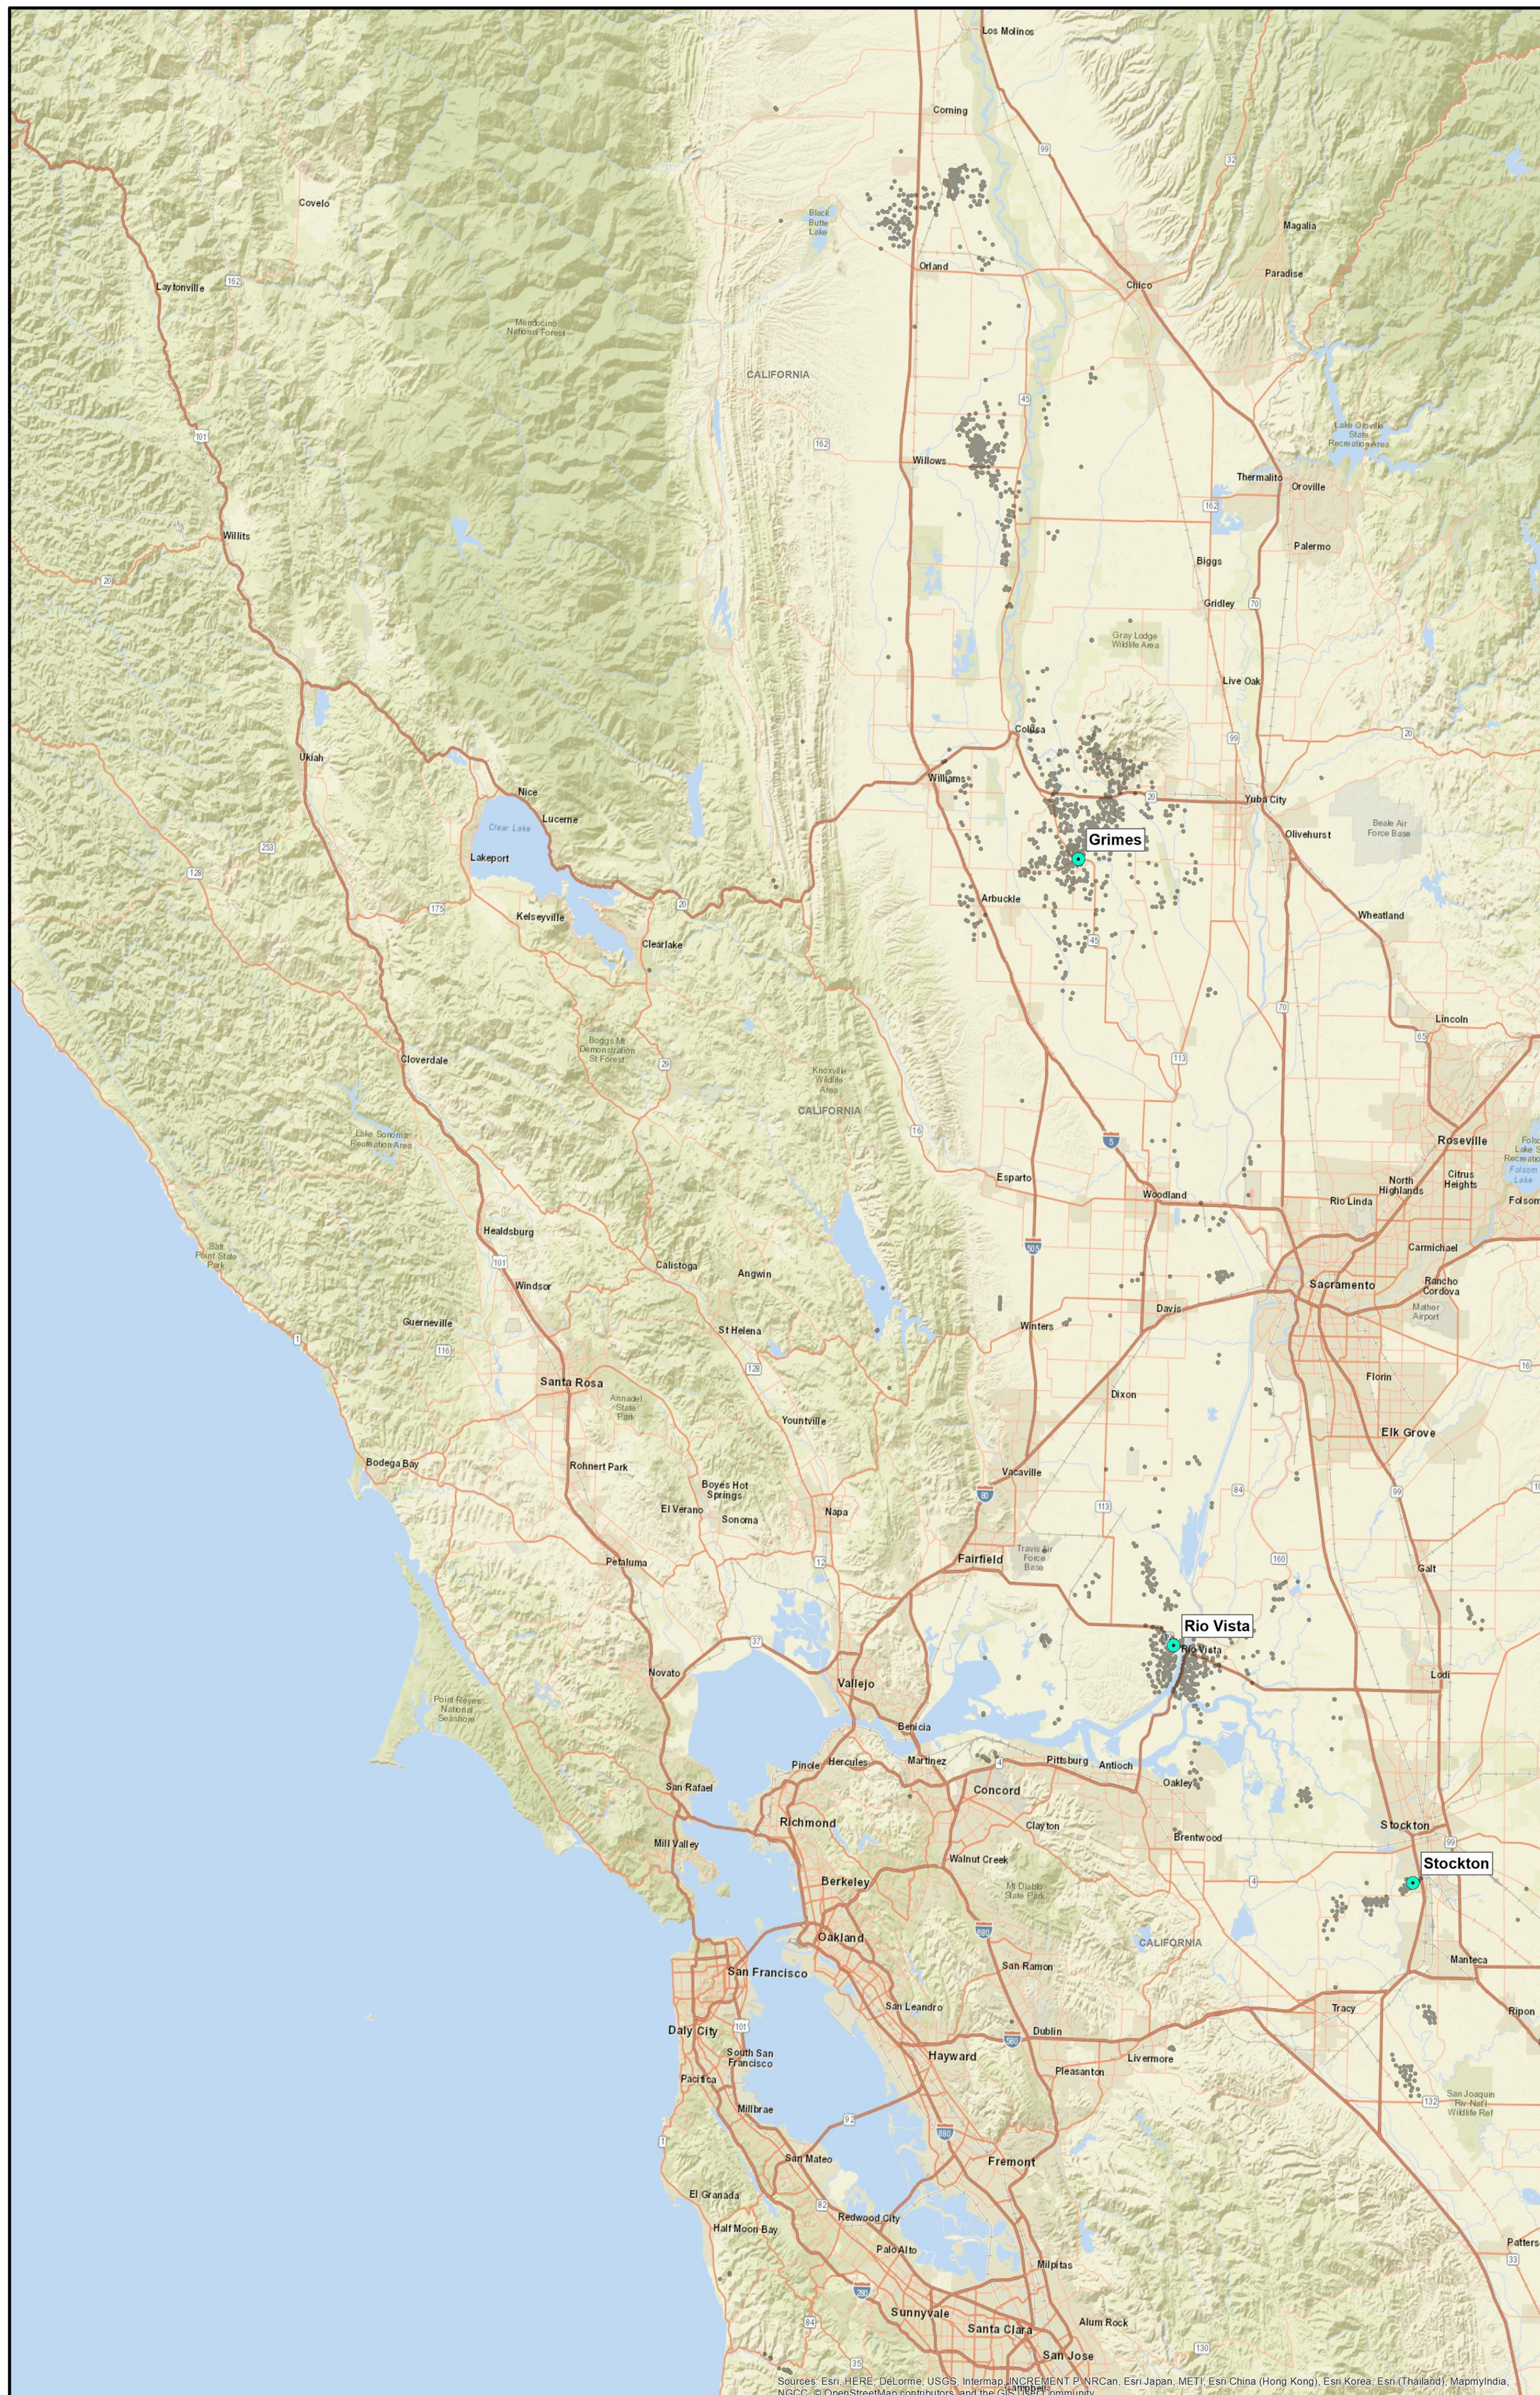

SNAPS Candidate Communities – Kern and Santa Barbara Counties (and Coalinga)

Current as of June 2018

SNAPS Candidate Communities – Northern Region

Current as of June 2018

SNAPS Candidate Communities – South Coast and Ventura County

Current as of June 2018

Sources: Esri, HERE, DeLorme, USGS, Intermap, INCREMENT P, NRCan, Esri Japan, METI, Esri China (Hong Kong), Esri Korea, Esri (Thailand), MapmyIndia, NGCC, © OpenStreetMap contributors, and the GIS User Community