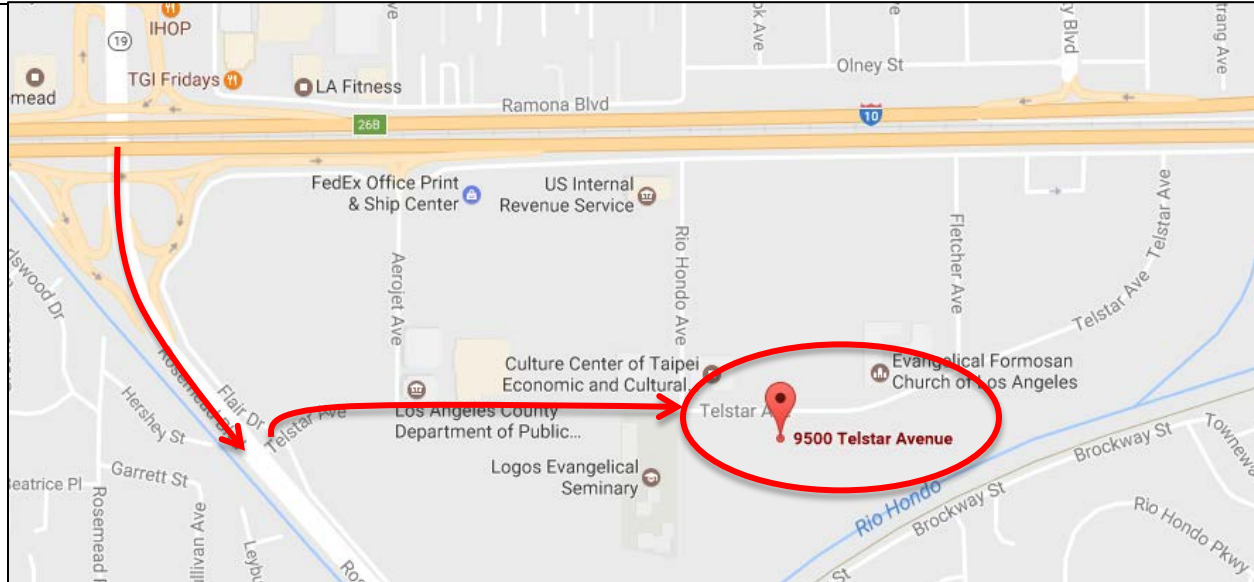

Directions to CARB El Monte Office

From I-10:

Take the Rosemead exit South to Telestar Ave
Turn left (East) on Telestar Ave

Free parking available in the lot near the workshop. Visitors must check in at the front desk of the CARB Haagen-Smit Laboratory (9528 Telestar Ave. – see below).