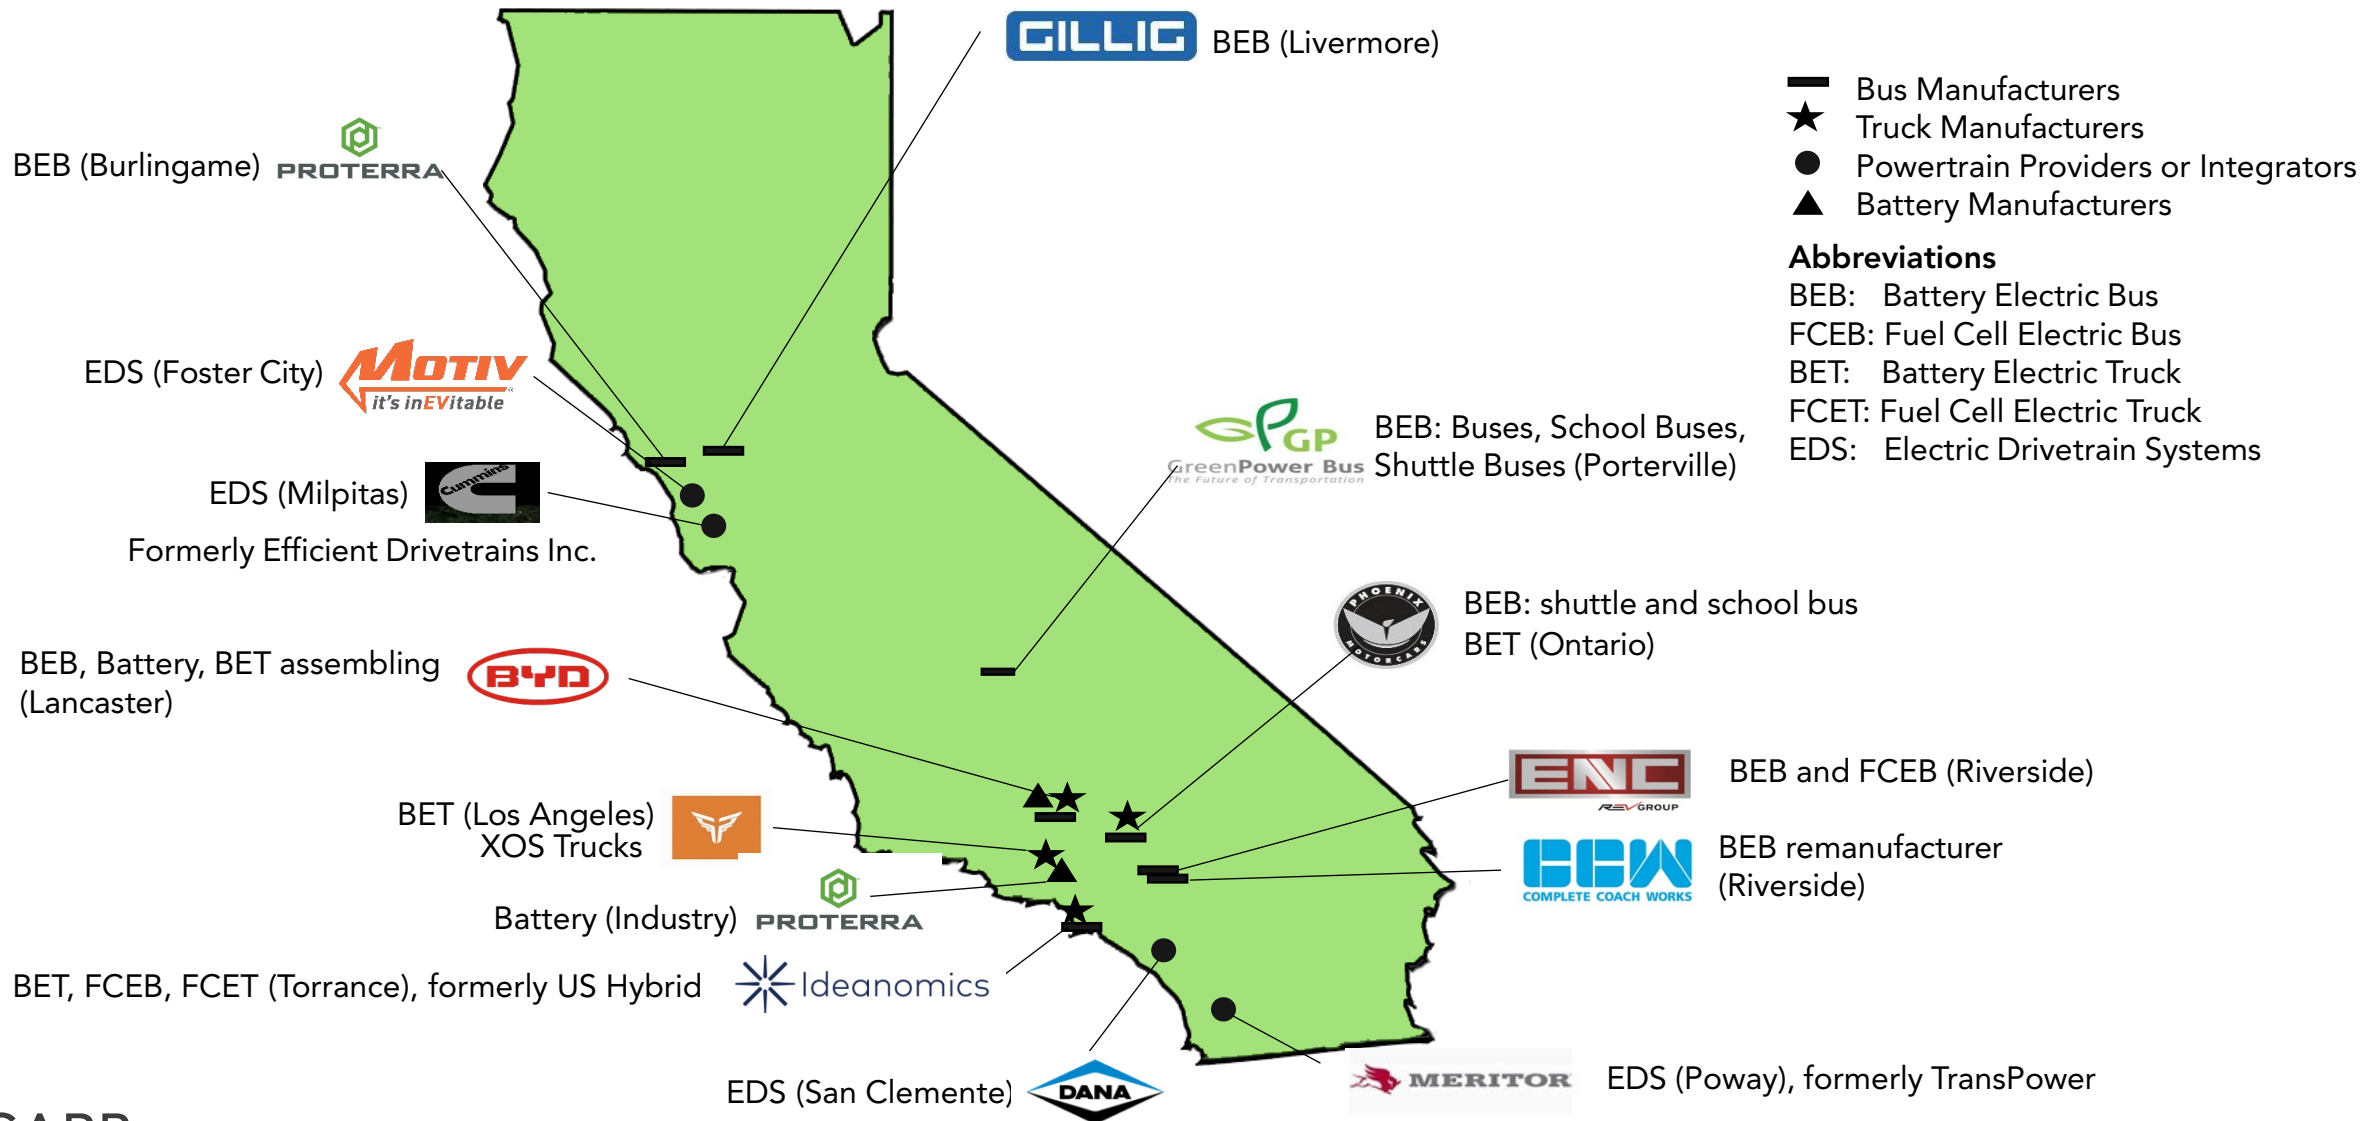

# Zero-Emission Vehicle Manufacturing and Technologies for Medium and Heavy Duty Vehicles in California

<b>Manufacturers Type</b>	<b>Manufacturers</b>	<b>CA Facilities</b>	<b>Product Types</b>	<b>Propulsion Technologies</b>	<b>Workforce and Annual Production Capacity</b>
<b>Bus Manufacturers</b>	BYD	Lancaster	Buses (40' articulated, motor coaches)	BEB	1500
<b>Bus Manufacturers</b>	El Dorado National-California	Riverside	Buses	BEB, FCEB	n/a
<b>Bus Manufacturers</b>	Gillig	Livermore	Buses	BEB	n/a
<b>Bus Manufacturers</b>	Green Power	Porterville	Buses School Buses Shuttle Buses	BEB	54 employees 240 EV Star shuttle buses 120 school buses
<b>Bus Manufacturers</b>	Proterra	Burlingame	Buses	BEB	500
<b>Bus Manufacturers</b>	Phoenix Motorcars	Ontario	Shuttle Bus School Bus	BEB	n/a
<b>Bus Manufacturers</b>	US Hybrid (Now Ideanomics)	Torrance	MD/HD buses	FCEB	n/a
<b>Bus Manufacturers</b>	CCW (remanufacturer)	Riverside	Buses	Rebuilds to BEB	n/a
<b>Truck Manufacturers</b>	BYD	Lancaster	BET assembling	BET	n/a
<b>Truck Manufacturers</b>	Phoenix Motorcars	Ontario	Trucks	BET	n/a
<b>Truck Manufacturers</b>	XOS Trucks	Los Angeles	Electric Commercial Vehicles (steps vans, box trucks, and vocational vehicles)	BET	n/a
<b>Truck Manufacturers</b>	US Hybrid (now Ideanomics)	Torrance	MD/HD buses and trucks, municipality vehicles	FCET	n/a
<b>Powertrain Providers or Integrators</b>	TransPower (now Meritor)	Poway	Advanced battery integration, power conversion, and energy management systems	Battery electric drivetrain	n/a
<b>Powertrain Providers or Integrators</b>	Motiv Power System	Foster City- HQ Hayward-mnf	step vans, box trucks, work trucks, shuttle buses, school buses, trolleys, and other specialty vehicles	Battery electric drivetrain	480 all-electric powertrains at full capacity, annually, 100 employees in HQ, 20 employees in Hayward.
<b>Powertrain Providers or Integrators</b>	Dana Electrified	San Clemente	Drivetrain and E-propulsion	n/a	n/a
<b>Powertrain Providers or Integrators</b>	Efficient Drivetrains, Inc (Cummins now)	Milpitas	PHEV and EV drivetrain systems	Battery electric drivetrain	n/a
<b>Battery Manufacturers</b>	BYD	Lancaster	Battery plant	n/a	n/a
<b>Battery Manufacturers</b>	Proterra	Industry	Battery plant	n/a	n/a